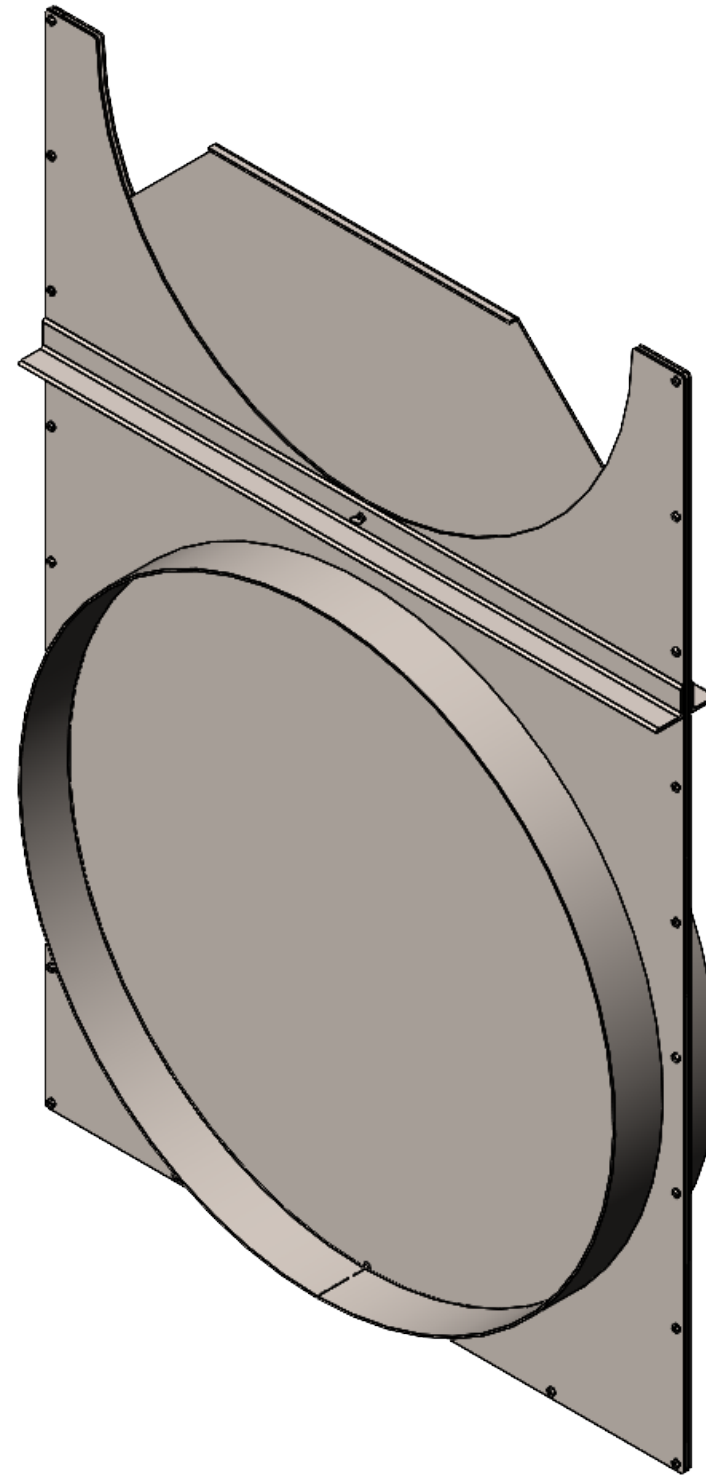

Winkler.

BLASTGATES

A division of *AGI FABRICATORS LLC*

7000 W Calumet Rd
Milwaukee, WI 53223
Phone (414) 438-6700
agifabricators.com

NOTICE:
THIS DRAWING AND DESIGN MADE EXCLUSIVELY FOR THE
PARTY NAMED IN THE TITLE BLOCK AND REMAINS THE
PROPERTY OF AGI FABRICATORS AND MAY NOT BE
REPRODUCED OR COPIED IN WHOLE OR PART BY ANY
METHOD WITHOUT PRIOR CONSENT OF AGI FABRICATORS

Scale: 1:10

Sheet

Winkler Blastgates

Drawn By: BJJ

Reviewed By: MJT

Project

44" Fabricated Full Blast Gate

Date