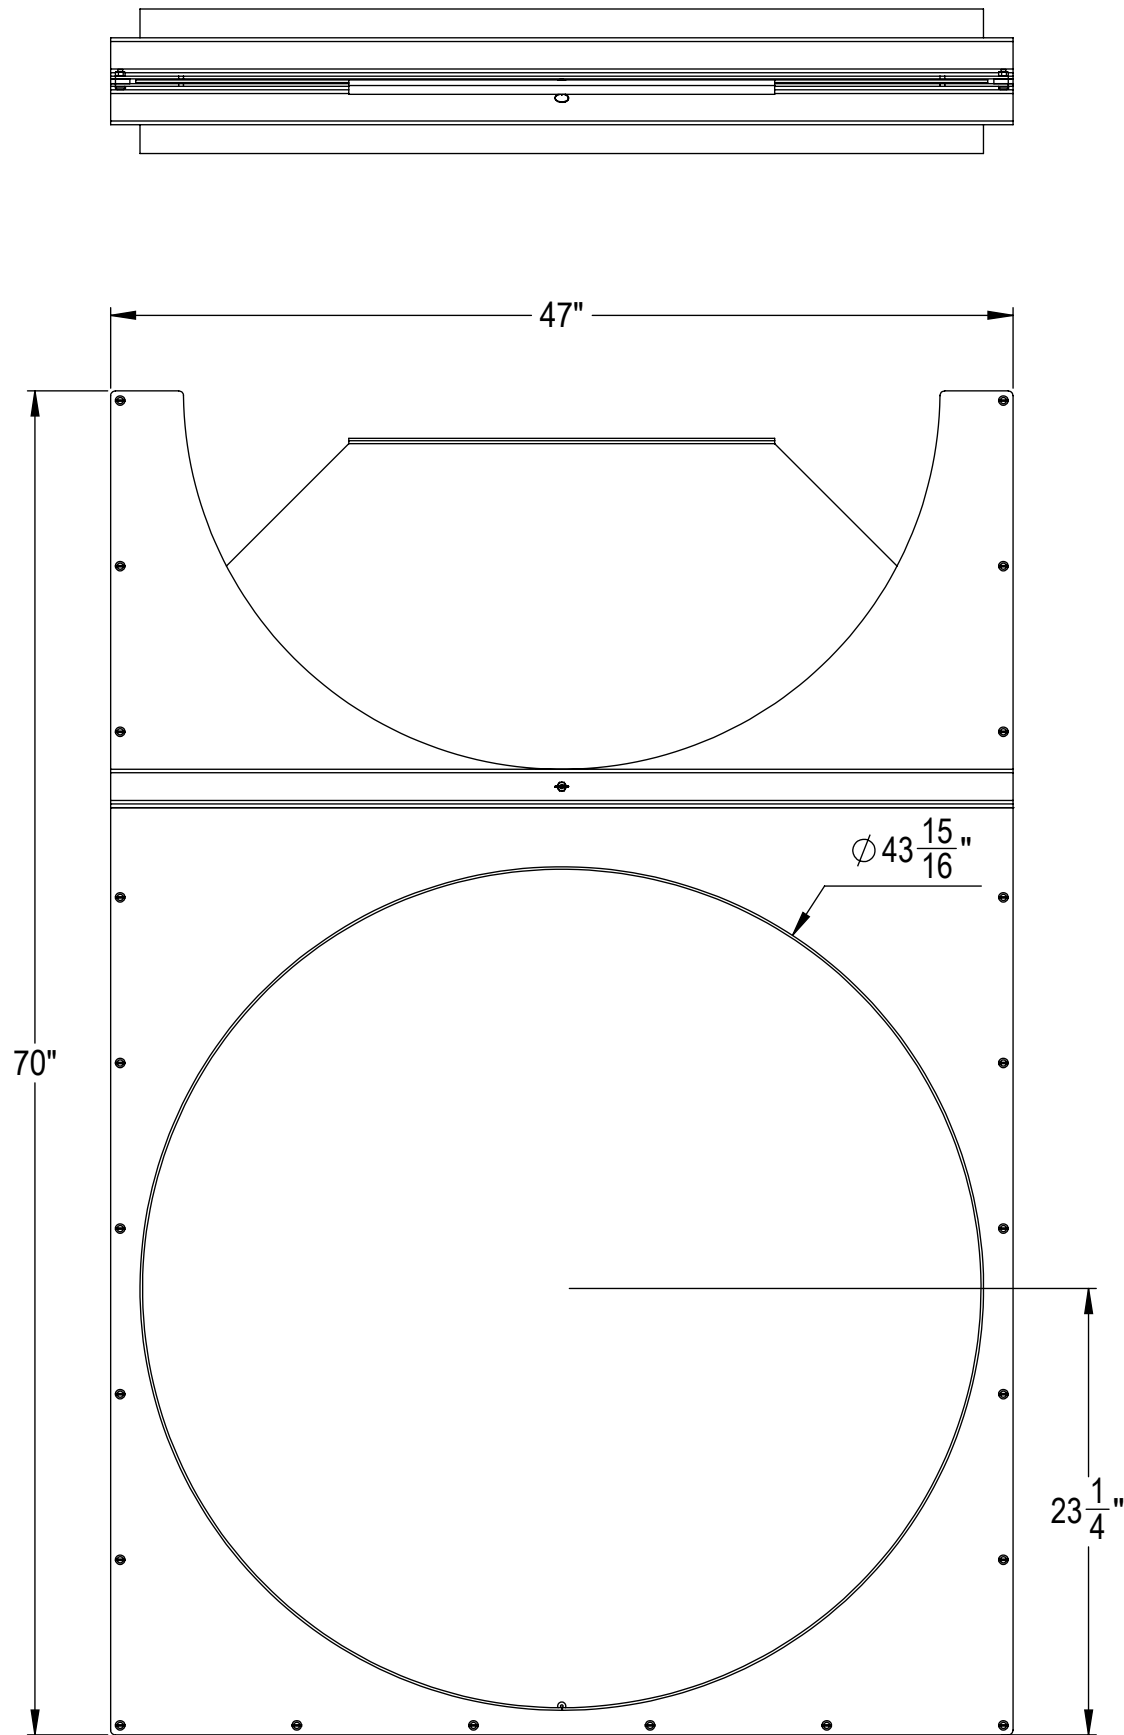

Scale: 1:10

Sheet

Winkler Blastgates

Drawn By: BJJ

Reviewed By: MJT

Project

44" Fabricated Full Blast Gate

Date

Thursday, April 8, 2021

Part No

FFG44

Sheet No

44 Inch