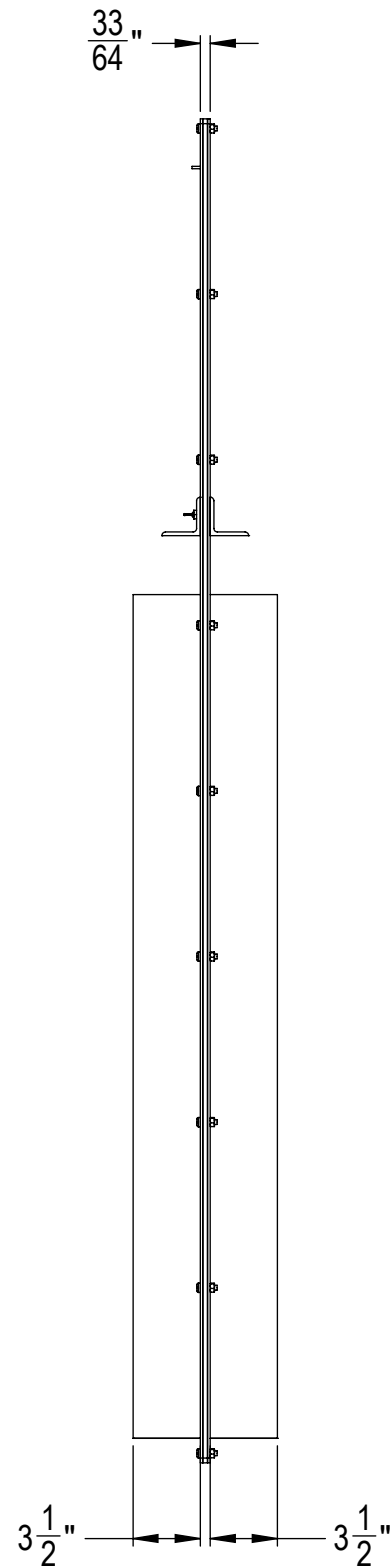

Winkler.

BLASTGATES

A division of *AGI FABRICATORS LLC*

7000 W Calumet Rd
Milwaukee, WI 53223
Phone (414) 438-6700
agifabricators.com

NOTICE:
THIS DRAWING AND DESIGN MADE EXCLUSIVELY FOR THE
PARTY NAMED IN THE TITLE BLOCK AND REMAINS THE
PROPERTY OF AGI FABRICATORS AND MAY NOT BE
REPRODUCED OR COPIED IN WHOLE OR PART BY ANY
METHOD WITHOUT PRIOR CONSENT OF AGI FABRICATORS

Scale: 1:10

Sheet

Winkler Blastgates

Drawn By: BJJ

Reviewed By: MJT

Project

44" Fabricated Full Blast Gate

Date

Thursday, April 8, 2021

Part No

FFG44

Sheet No

44 Inch